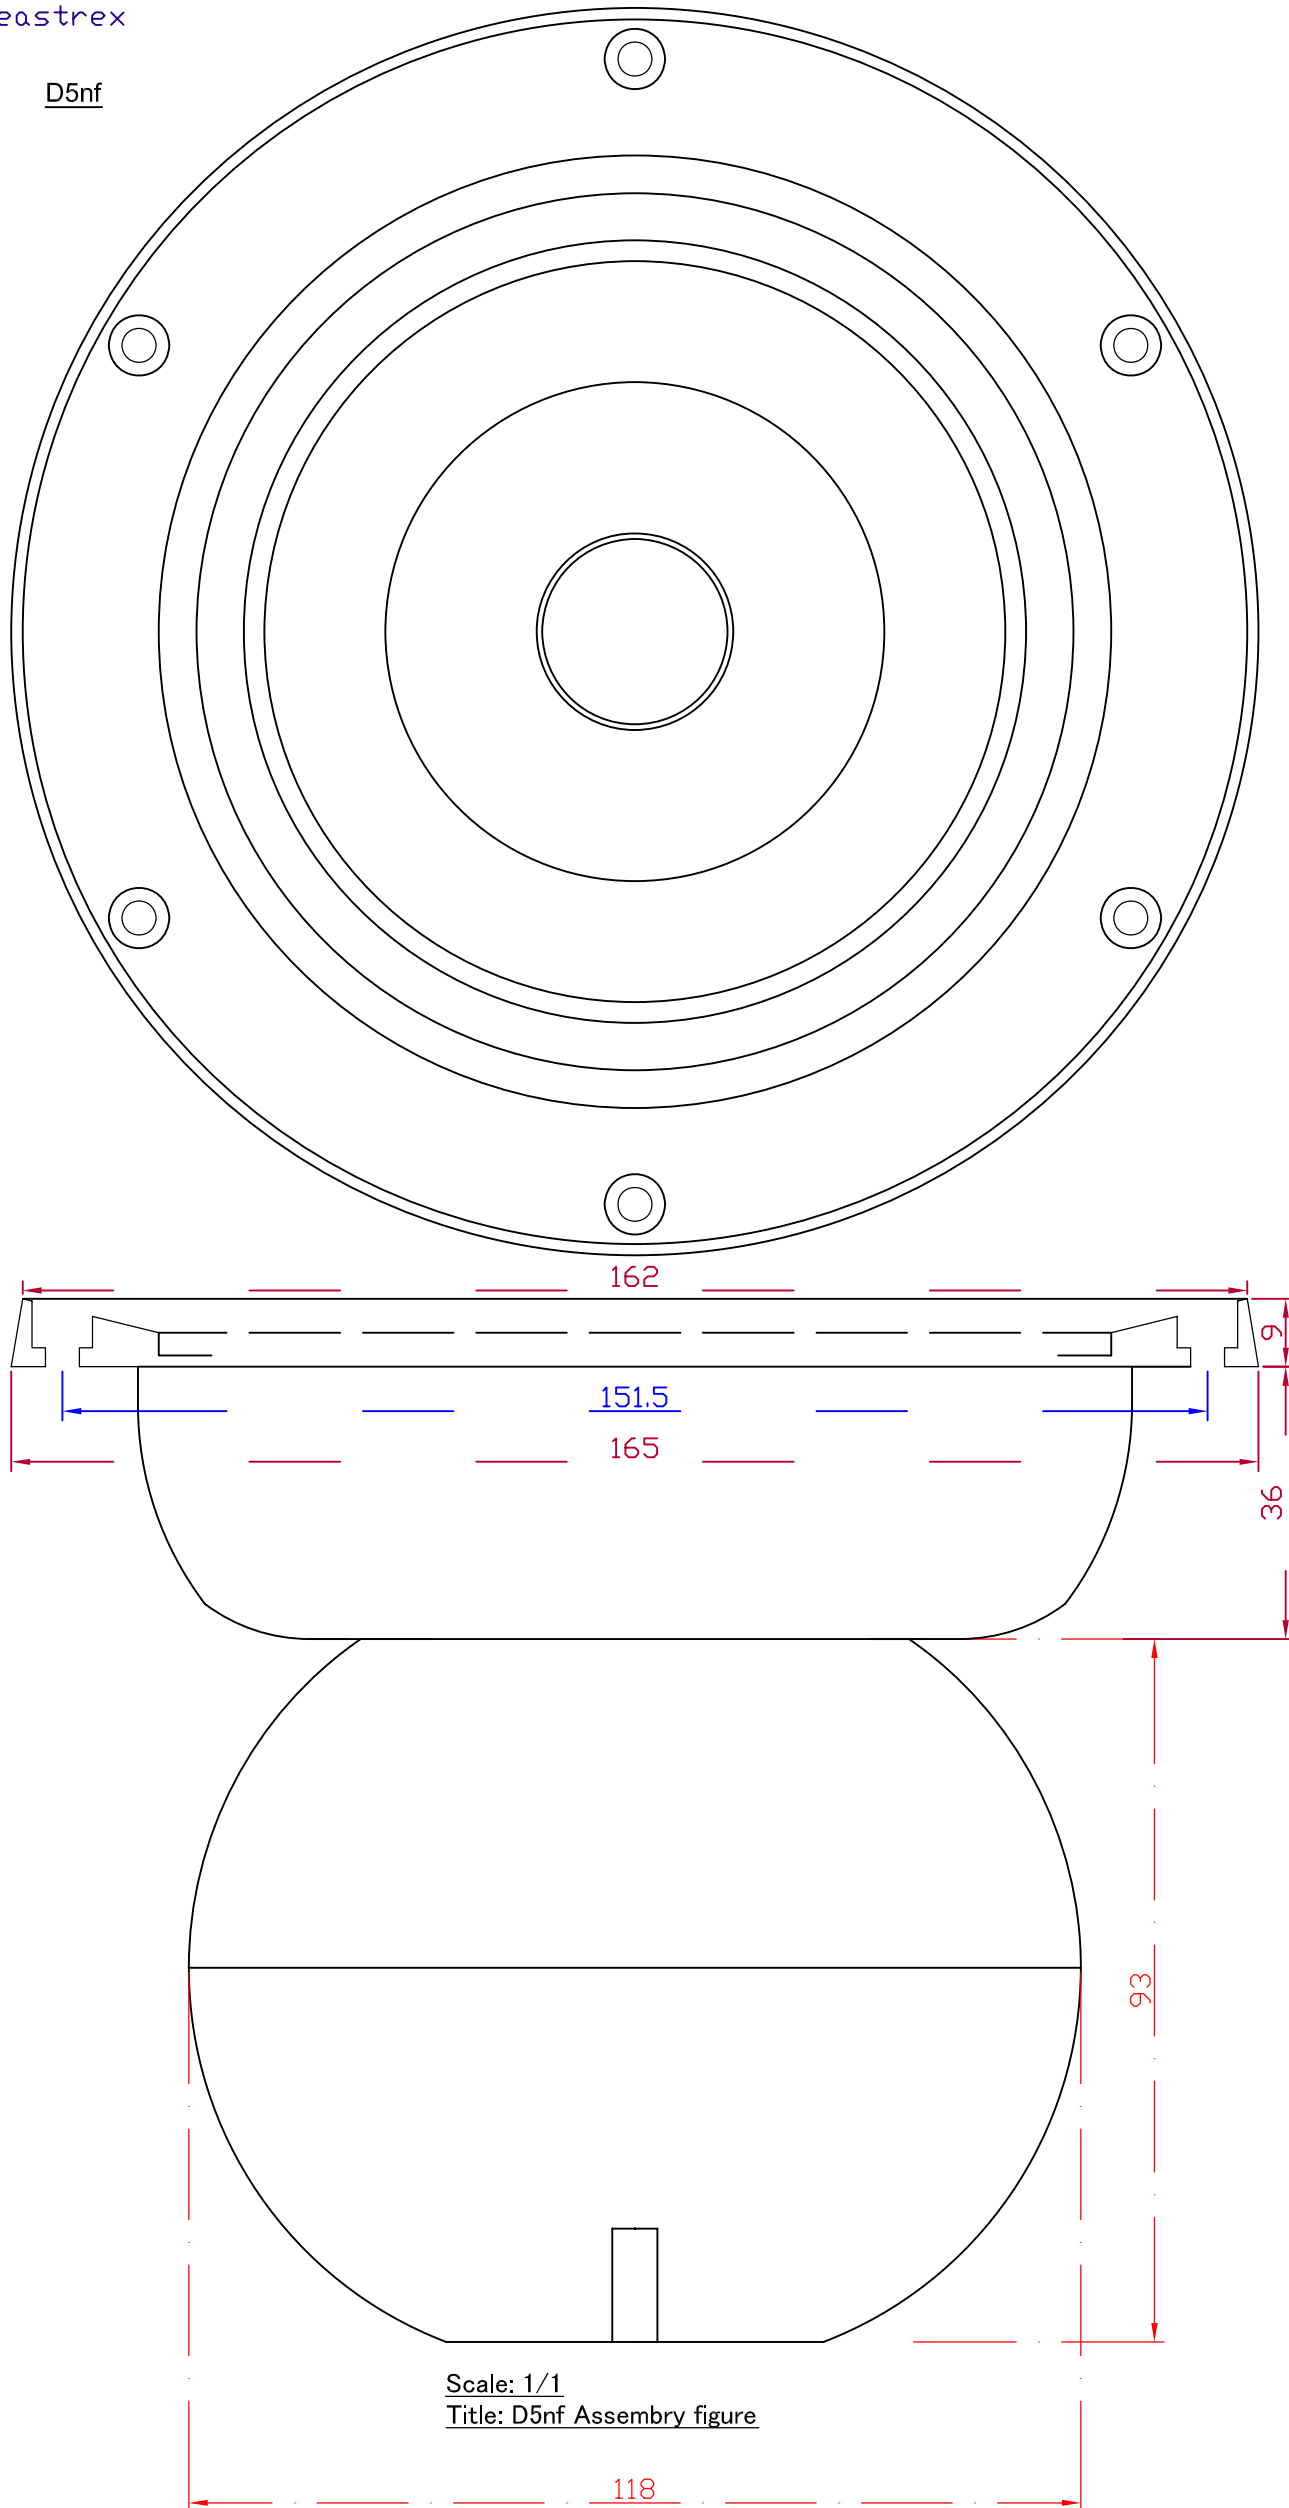

feastrex

D5nf

Scale: 1/1  
Title: D5nf Assembly figure